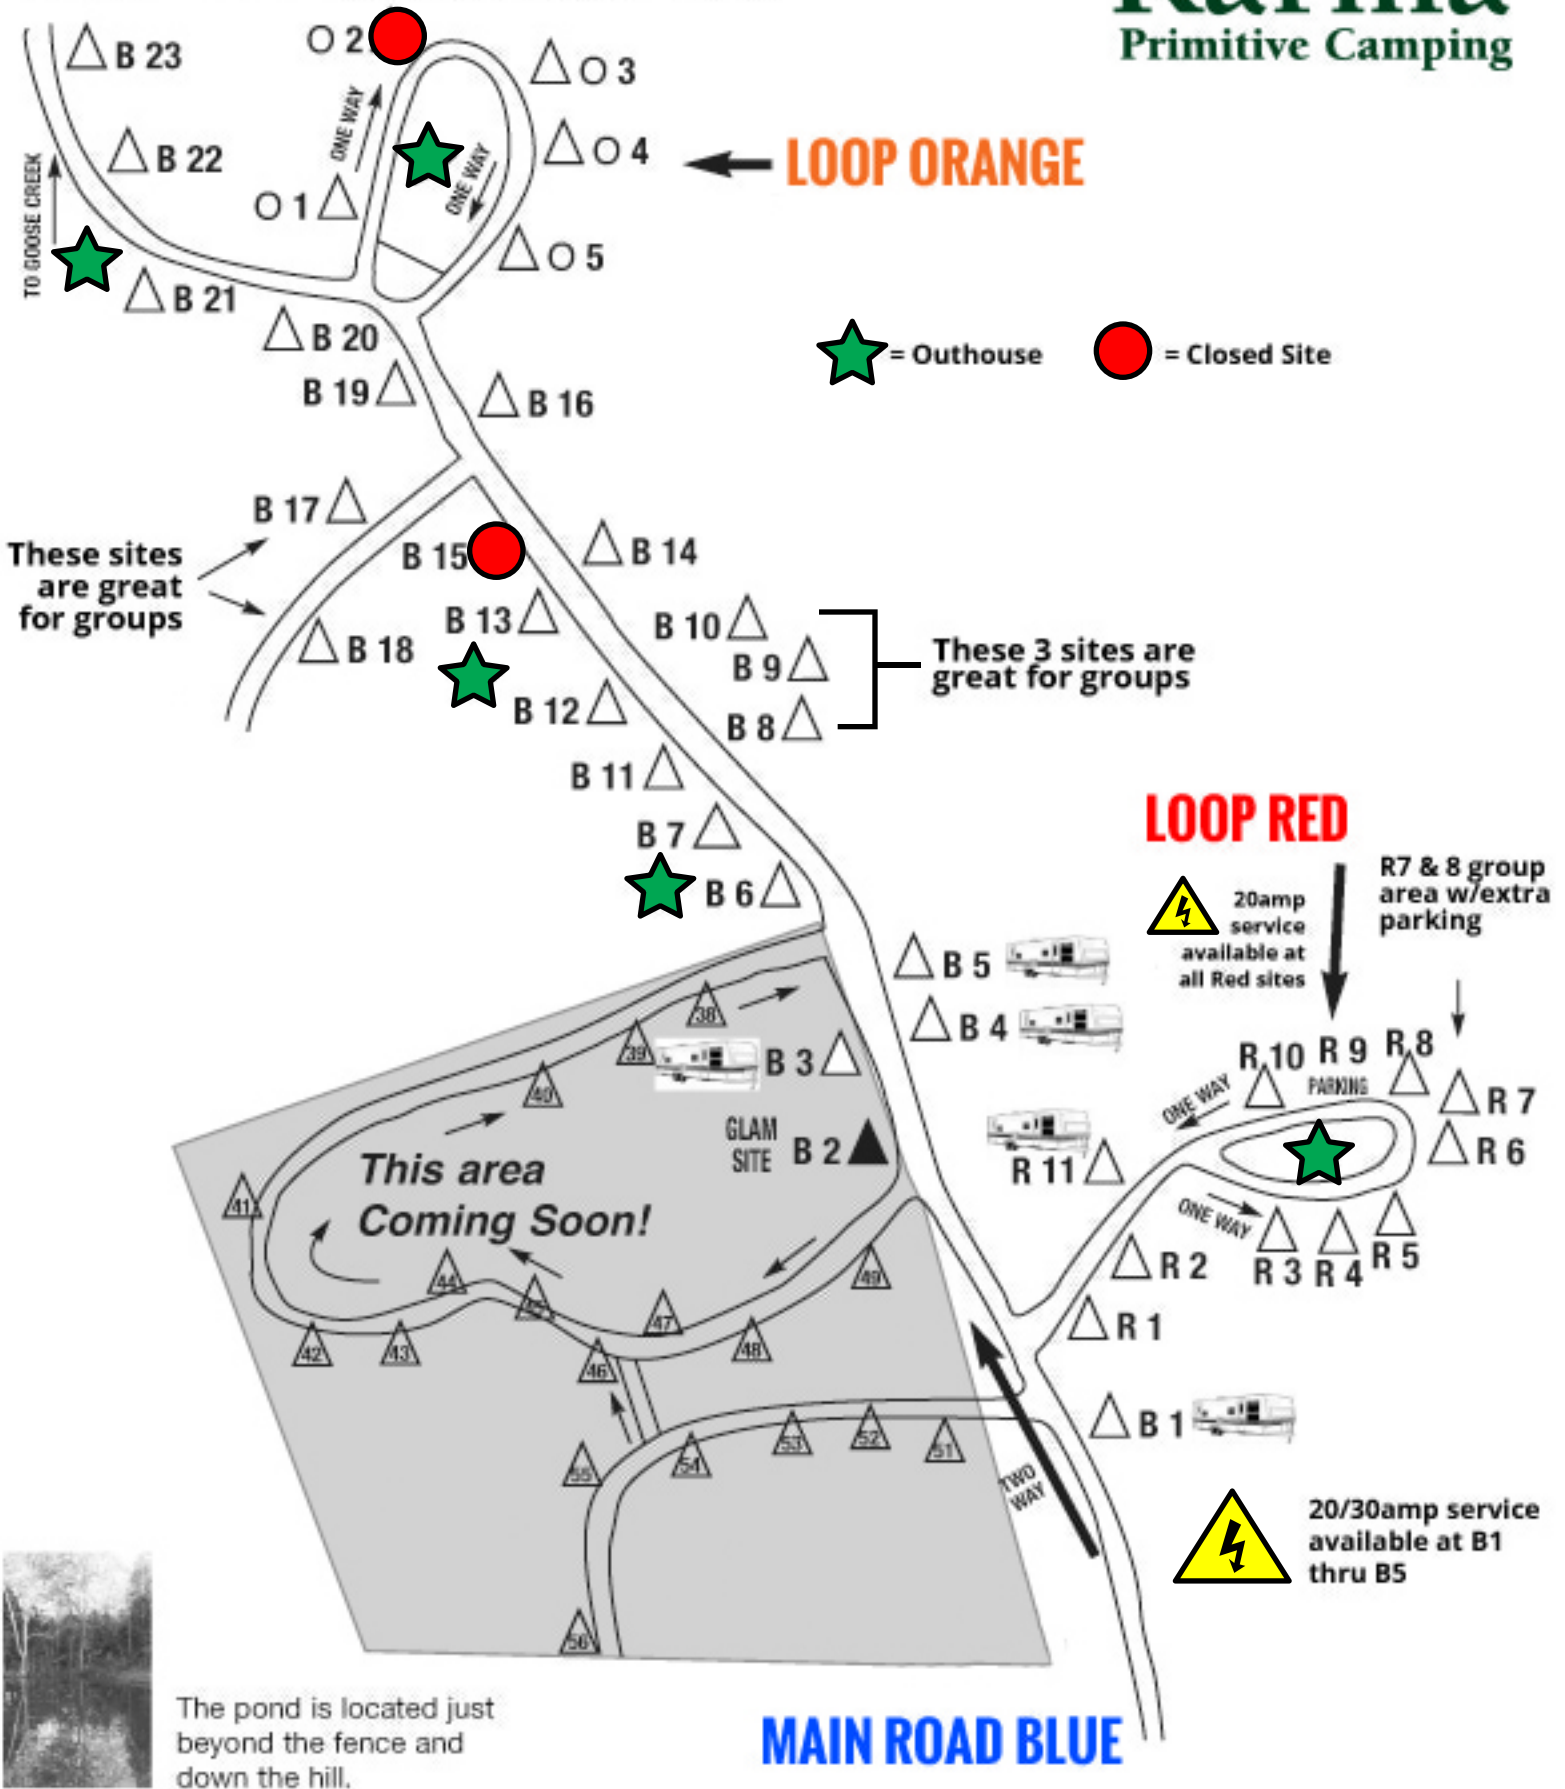

## GOOSE CREEK

Beyond the fence located past B23 is our Beach Area on Goose Creek. Bring your bathing suit or fishing pole. Or enjoy a picnic or horseshoes.

# Camp Karma

## Primitive Camping

The pond is located just beyond the fence and down the hill.